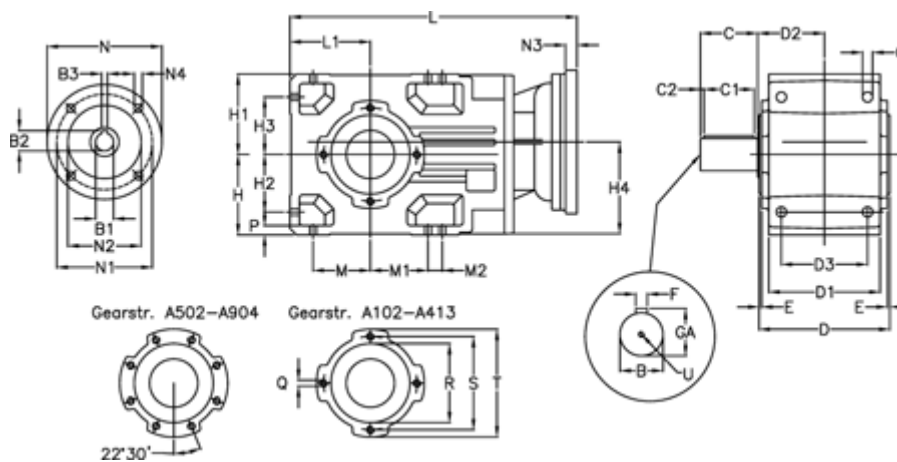

Article number: 29600101231230  
 Description: Bevel helical gearbox  
 A102UR-12,3-P80B5

## Measures

B = 25	D1 = 95	H1 = 70	M2 = 0	Q = M8x12
B1 = 19	D2 = 63.0	H2 = 50	N = 200	R = 80
B2 = 21.8	D3 = 75	H3 = 50	N1 = 165	S = 100
B3 = 6	Description = A102UR-xx-P80 B5	H4 = 83.0	N2 = 130	T = 120
C = 45	E = 3.0	L = 302.0	N3 = -	U = M8x19
C1 = 35	F = 8	L1 = 70	N4 = M10x12	
C2 = 5.0	GA = 28	M = 50	O = 9.5	
D = 117	H = 70	M1 = 50	P = 9	